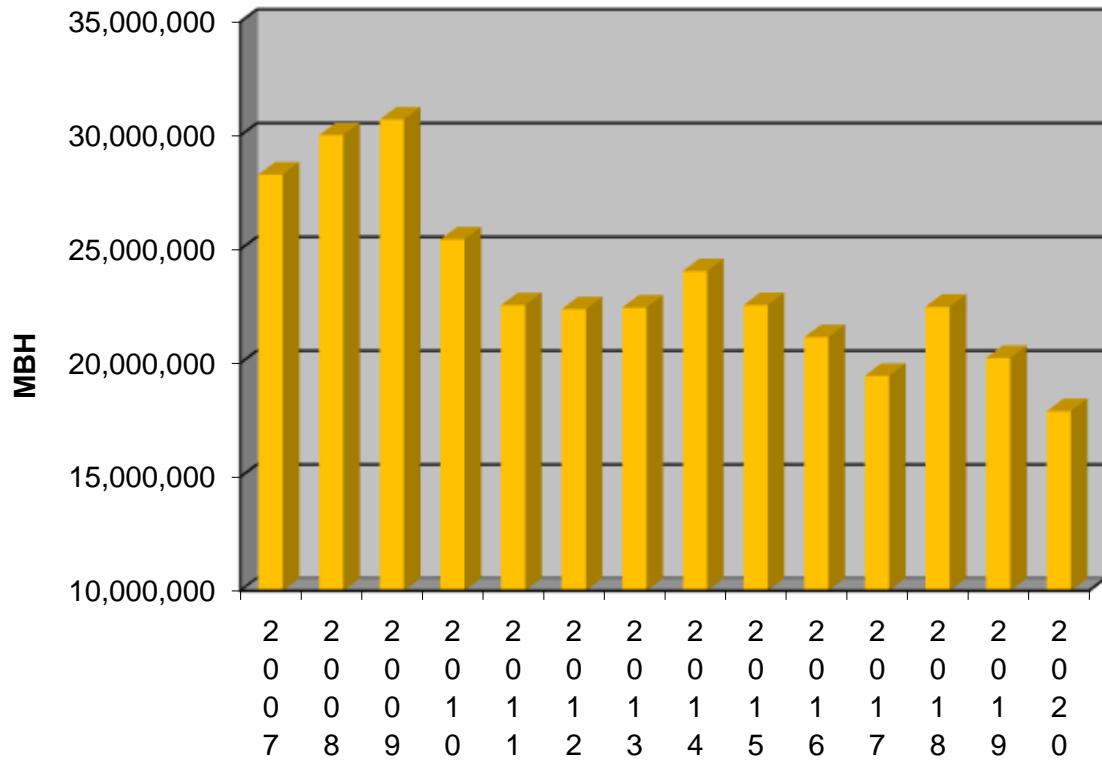

**Pewaukee High School and Middle School
Total Energy Usage - 2007 thru 2020**

Pewaukee High School and Middle School Electricity Usage - 2007 thru 2020

Pewaukee High School and Middle School Gas Usage - 2007 thru 2020