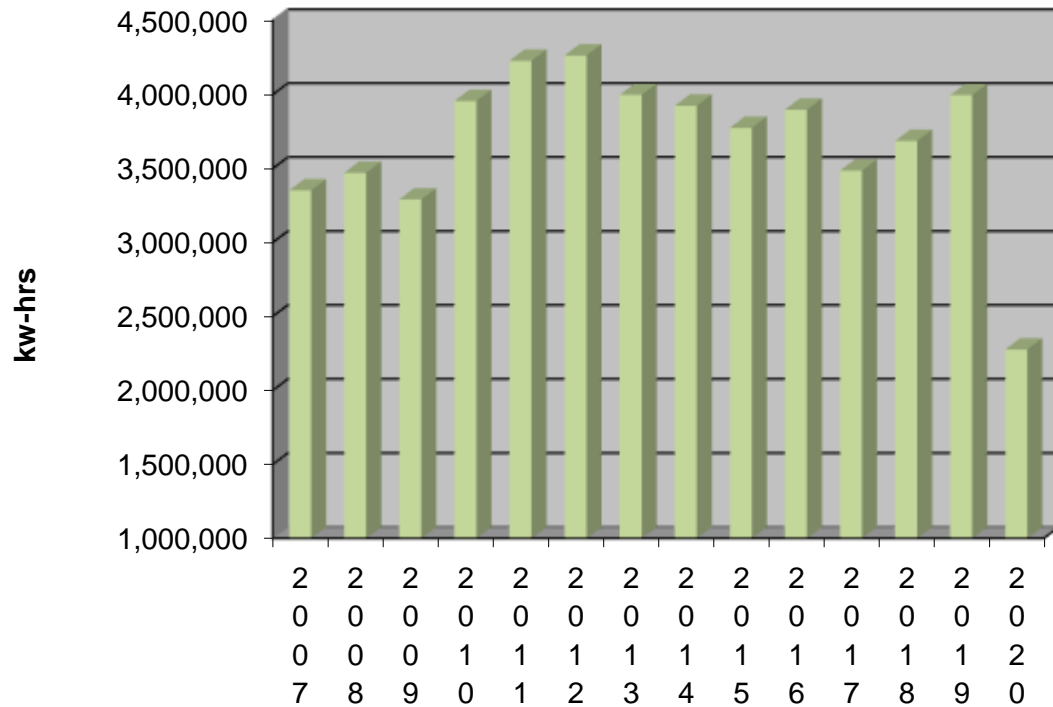

**Pewaukee High School and Middle School
Total Energy Usage - 2007 thru 2020**

Pewaukee High School and Middle School Electricity Usage - 2007 thru 2020

Pewaukee High School and Middle School Gas Usage - 2007 thru 2020